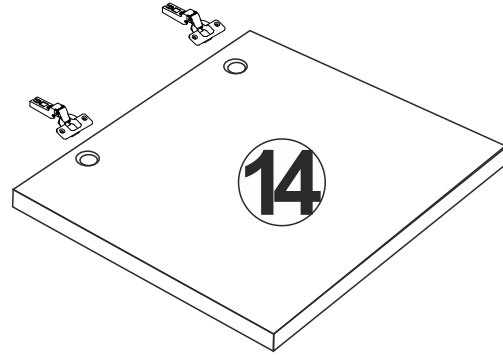

HM02041 X 4
HM02001 X 8

15

14

HM02020
X8

Not : Seyyar Rafları
Çapraz Yerleştirin.
(Place Horizontal On The
Movable Shelves.)